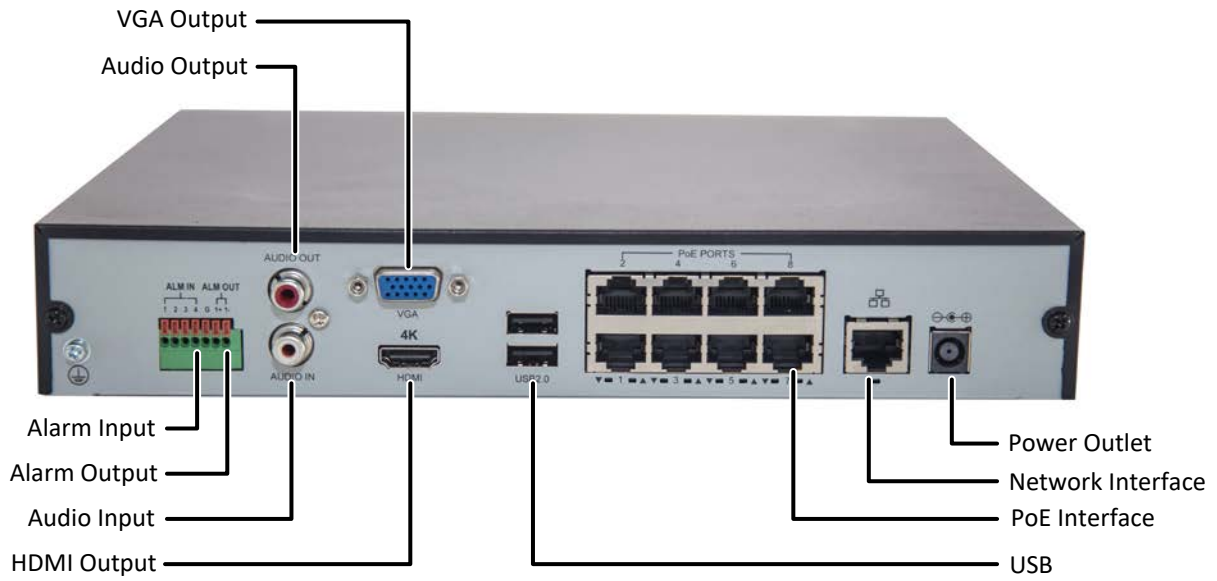

Rear Panel

Take NVR301-08-P8 for example

Zhejiang Uniview Technologies Co., Ltd.

Building No.10, Wanlun Science Park, Jiangling Road 88, Binjiang District, Hangzhou, Zhejiang, China

Email: overseasbusiness@uniview.com; globalsupport@uniview.com

<http://www.uniview.com>

©2011-2016 Zhejiang Uniview Technologies Co.,Ltd. All rights reserved.

*Product specifications and availability are subject to change without notice.